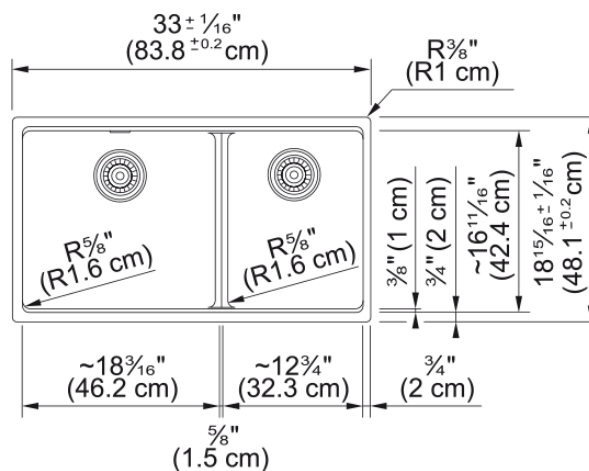

Maris Undermount Sink - MAG1601812LD-CHA | 125.0687.001

Technical Data

Aspect

Sink type Sink

Product Dimensions

Exterior size: right to left 32.992
 Exterior size: front to back 18.937
 Large bowl size: right to left 18.15
 Large bowl size: front to back 16.614
 Large bowl: depth 9.488
 Small bowl size: right to left 12.756
 Small bowl size: front to back 16.614
 Small bowl: depth 9.488

Product specifications

Installation type Undermount
 Drain hole 3 1/2"

Product identification

Product family Maris
 Collection Maris
 Certified by IAPMO

Features

Drainers number No drainer
 Product reversibility No
 Faucet ledge No
 Strainer assembly included No
 Strainer assembly type No waste kit
 Overflow No
 Number of faucet holes No faucet hole
 Soap dispenser hole No